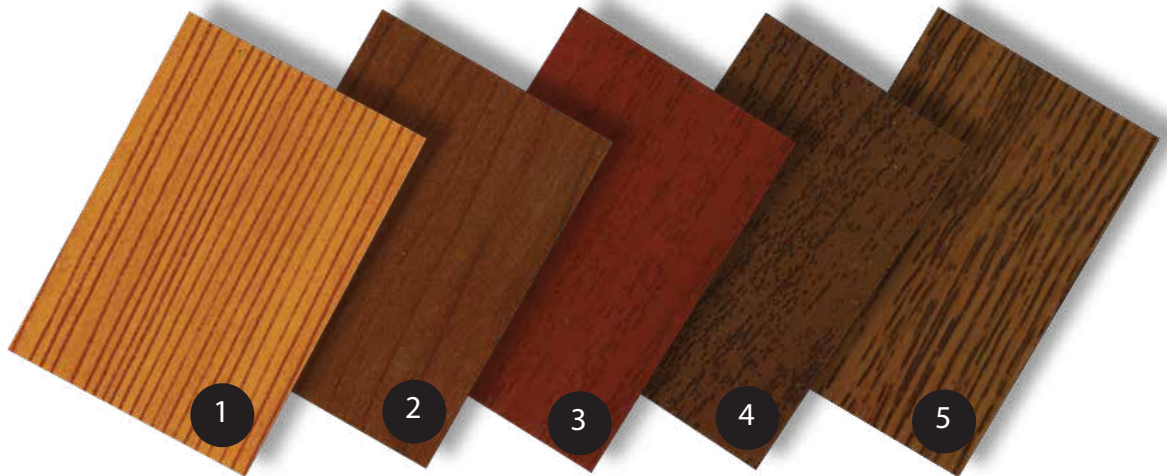

*Except on installations within 1 mile of saltwater.

FW082017V1

Arm-R-Lite Door Manufacturing
40 Colonial Drive
Piscataway, NJ 08854

1.800.554.5816
arm-r-lite.com