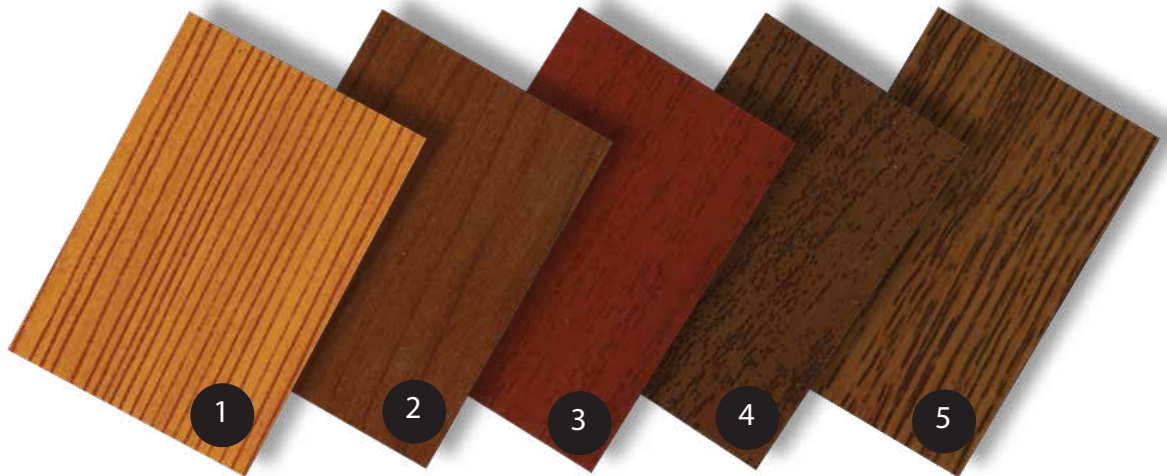

Electra™ Model in Cherry Flame Finish

## Faux Wood Finish

Faux Wood Finishes from Arm-R-Lite are available on any of our custom made aluminum sectional doors including our Titan™ model. This finish is maintenance free and provides the same look as wood without the consistent cleaning. In addition, Arm-R-Lite's Faux Wood Finishes will not fade in sunlight and warranted to be free from defects for 10-years except on installations within 1 mile of saltwater.

- High Durability
- Resistant to Heat and Acid
- 10-Year Finish Warranty\*

1. Douglas
2. Cherry Flame
3. Acacia
4. Dark Walnut
5. Oak Assi

\*Except on installations within 1 mile of saltwater.

\*\*Actual applied faux wood finishes are subject to variations from approved samples. This is not a defect with the finish.